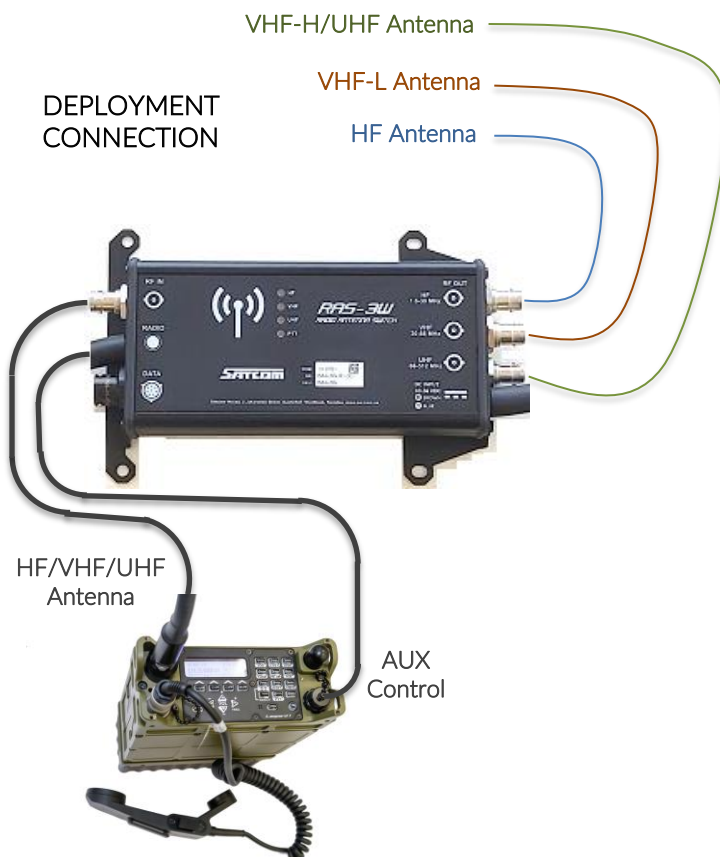

OPERATION:

The RAS-3W-B1 is simply plugged into the radio AUX plug and then the required antennas are connected to the correct antenna ports.

The following bands can be connected to the indicated RF-Connectors.

- 1) HF 1.6-30Mhz
- 2) VHF-L 30.1 – 88Mhz
- 3) VHF-H / UHF 88.1-512Mhz

POWER SUPPLY

DC power is ether from Radio Battery via AUX plug, or from external on a separate cable which will also charge the radio battery.

SETUP:

No setting is required on the radios when Check AUTO on radio is set which enable radio to automatically discover the (#RAS-3W-B1) upon boot up. The user simply navigates through the channels and be assured; the right antenna will always be instantaneously connected for communications

LED INDICATION:

The LED's indicates which antenna is connected and an active PTT is also indicated on a LED.

FUNCTION	VALUE
Deployment:	Multiband Radios
Function:	Automatic 3 Way RF switch.
HF:	1.6-30 Mhz
VHF-L:	30.1 – 88 Mhz
VHF-H, UHF / GTA:	88.1-512 Mhz
Power Rating:	100W CW
Control:	Serial RS232 Command
Control Connector:	Fisher Aux Connector
RF In Connector:	BNC-F
RF Out Connectors:	BNC-F
Data Pass Through:	YES, 62-5005-10-8s
Power Supply:	Aux Plug Radio Ext out12V External Battery 10-36Vdc
Weight:	<1kg
Dimensions:	200 x 90 x 36 mm
Control Cable length:	900mm
Intrinsic Safe:	YES
Environmental Standard:	MIL-STD-810G
IP Rating:	67
Document:	Operation Guide
ODER INFO:	SKU# RAS-3W-B1